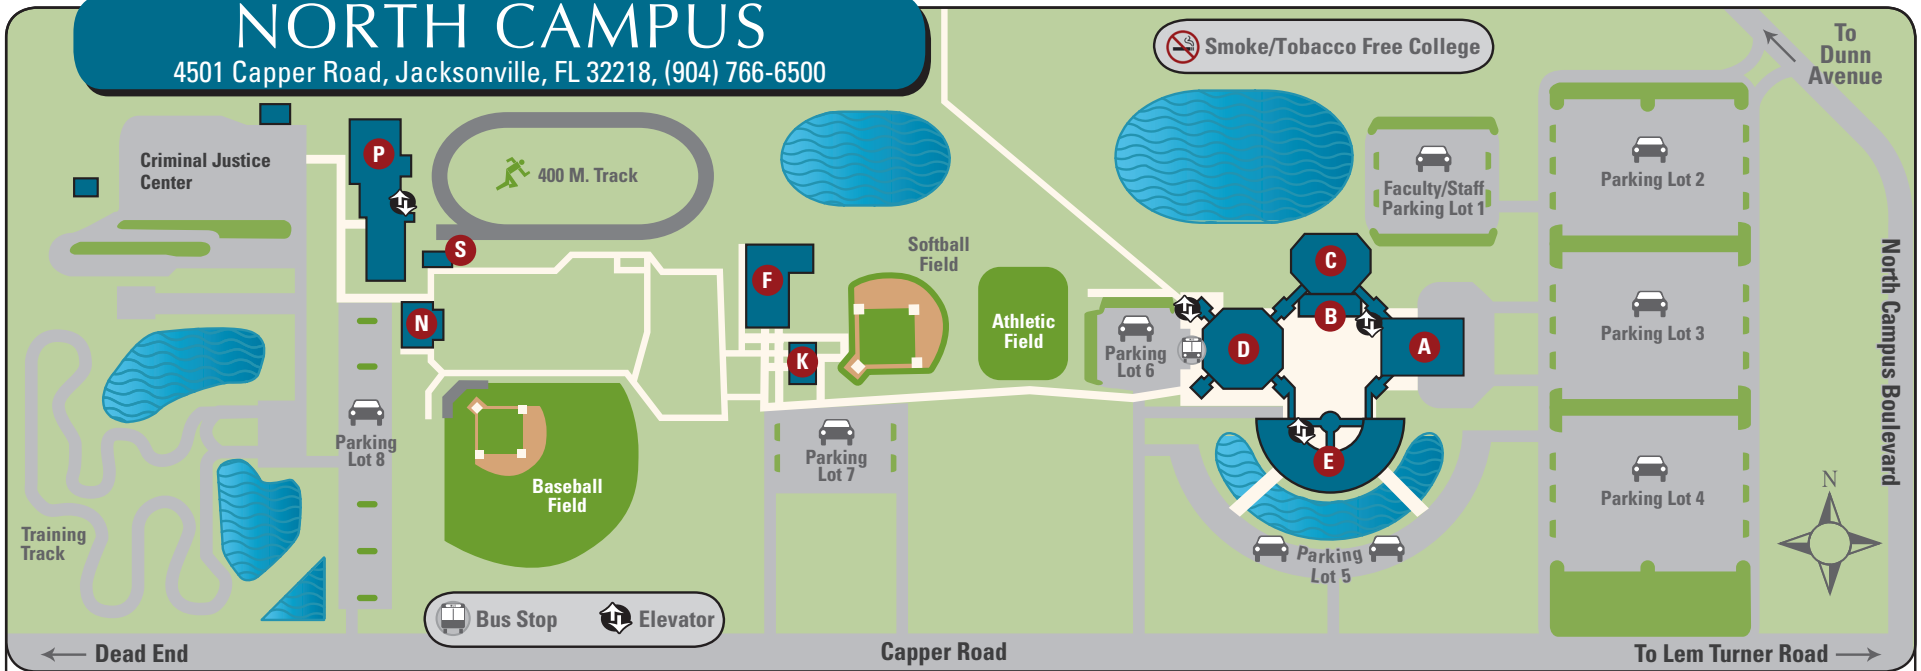

NORTH CAMPUS

4501 Capper Road, Jacksonville, FL 32218, (904) 766-6500

A Building A, First Floor

Classrooms	
Bookstore	A-173
Child Development Center	A-140
Computer Office Systems, Business	
Office Systems Technology	A-148
Duplicating Center	A-145
Facilities Maintenance Office	A-101
Health Information Technology	A-120
Mail Room/Receiving	A-102A
Security	A-172

Building C, Second Floor

Classrooms	
Nursing and Nursing Related Programs	C-212

Building C, Third Floor

Faculty Offices and Classrooms

D Building D, First Floor

Cosmetology, Facials and Nails	D-102/103
City Bus Stop	