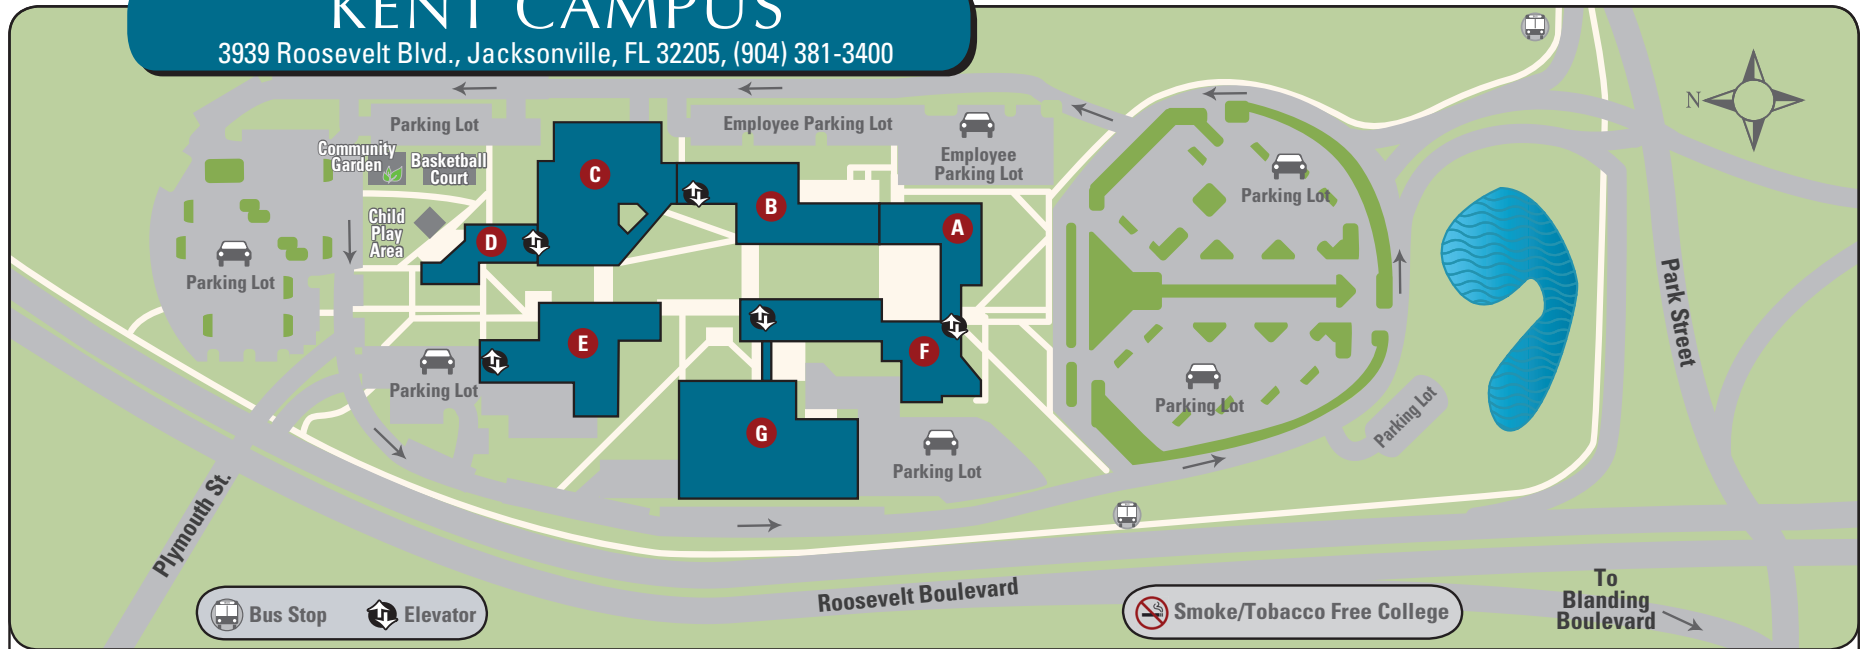

KENT CAMPUS

3939 Roosevelt Blvd., Jacksonville, FL 32205, (904) 381-3400

- A Building A, First Floor**
 - Administrative Services..... A-100
 - Assessment and Certification Center..... A-102
 - Campus President's Office..... A-100